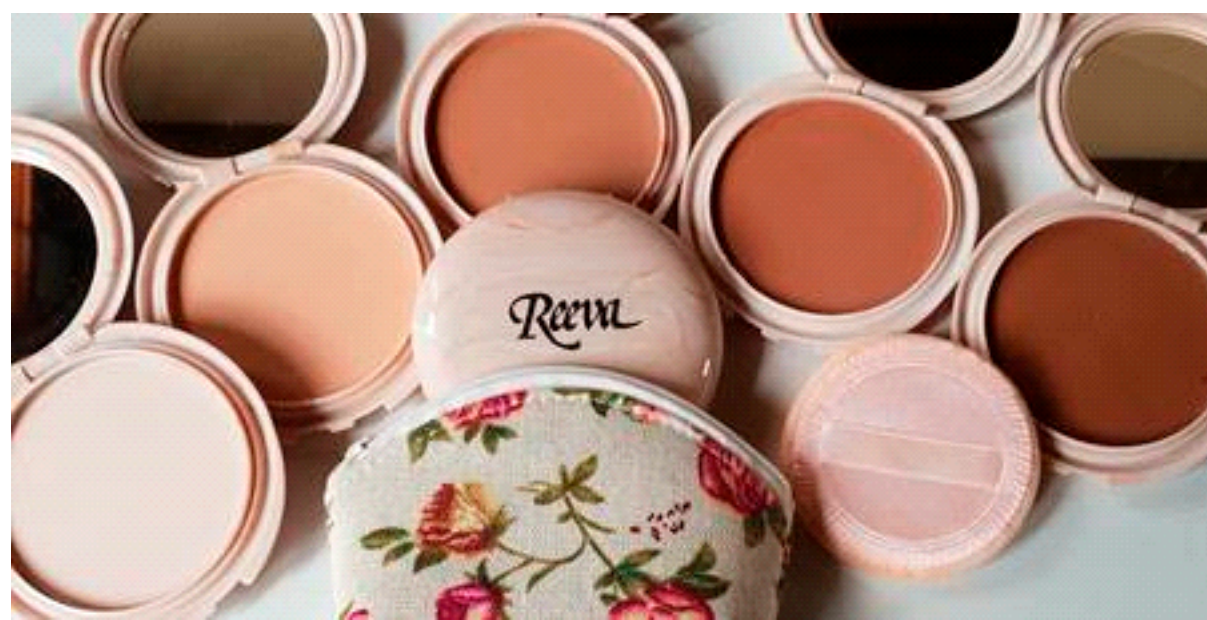

REEVA Festive Colour Specials 2018

Your favourite REEVA Lip colour R168 and be picture perfect with this gift of a lovely lipstick case/mirror!

L1 CORAL L2 ORANGE L3 RED L4 WINE

REEVA FABULOUS MASCARA (Black) R195 – **BRAND NEW!** In a tube with X large brush so no pumping, lasts longer, in a snazzy purse!

REEVA Compact Foundation – powder -gives the perfect finish for touch up on the go! Secret-when choosing, always select one two shades lighter than your skin. R250 in show off purse!

C1 C2 C3 C4 C5

Make sure you take advantage of these fabulous offers! **Order online/email reeva@intekom.co.za /phone 0832287777 quote No. under colour product or "mascara"**